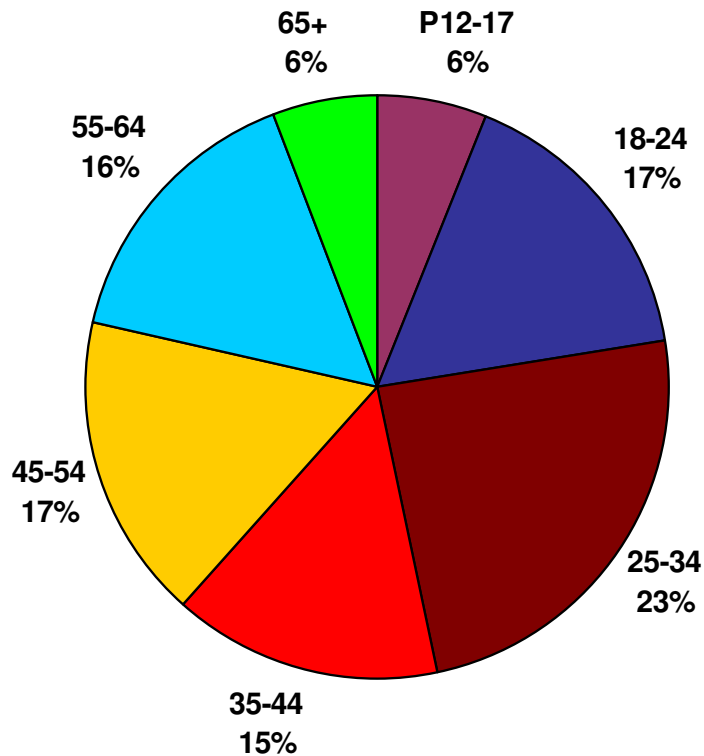

MAGIC STRONG WITH WOMEN IN BLOOMINGTON - NORMAL

309.834.1100 ■ 520 N Center St., Bloomington, IL 61701 ■ www.TwinCitiesRadioAdvertising.com

Magic Audience Composition

48% are Adults 35-64

Source: Arbitron Fa 07 -1 Book Average

Gender

41% MALE

59% FEMALE

Women 35-64

Daypart	AQH Share	Rank
M-Su 6a-12a	9.7	#2
M-F 6a-7p	8.9	#2
M-F 6a-10a	5.3	#5
M-F 10a-3p	12.2	#2
M-F 3p-7p	11.1	#2
M-F 7p-12m	11.1	#1

Women 25-54

Daypart	AQH Share	Rank
M-Su 6a-12a	5.0	#4